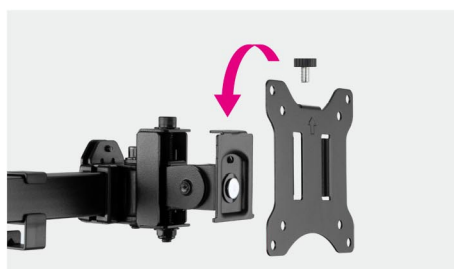

SH 57 T06

Monitor Desk Stand

Fits most 17"-32" monitors

Screen Size
17"-32"

VESA Compatible
75x75 100x100

Screen Rotation
360°

Tilt Range
+45° - -45°

Swivel Range
+15° - -15°

Weight Capacity
7kg/15.4lbs (x6)

Cable Management

Independent VESA Height Adjustment
for easy, seamless alignment of displays

Adjusting Freely
for optimal ergonomic positions.

Quick-Release VESA Plate
for easy installation.

Cable Management Clips
reduce clutter while keeping
everything organized.