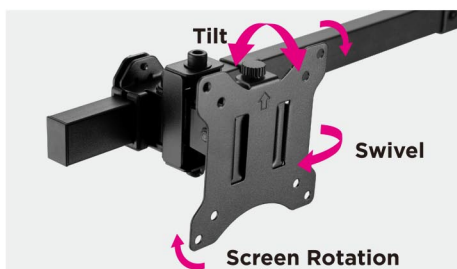

SH 57 T06

Monitor Desk Stand

Fits most 17"-32" monitors

Screen Size
17"-32"

VESA Compatible
75x75 100x100

Screen Rotation
360°

Tilt Range
+45° - -45°

Swivel Range
+15° - -15°

Weight Capacity
7kg/15.4lbs (x6)

Cable Management

Independent VESA Height Adjustment
for easy, seamless alignment of displays

Adjusting Freely
for optimal ergonomic positions.

Quick-Release VESA Plate
for easy installation.

Cable Management Clips
reduce clutter while keeping
everything organized.