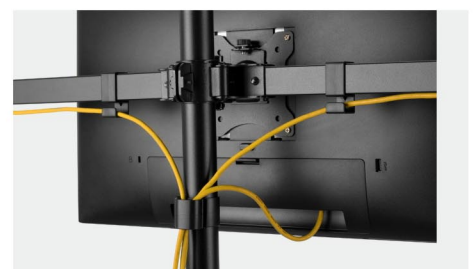

SH 57 T06

Monitor Desk Stand

Fits most 17"-32" monitors

Screen Size
17"-32"

VESA Compatible
75x75 100x100

Screen Rotation
360°

Tilt Range
+45° - -45°

Swivel Range
+15° - -15°

Weight Capacity
7kg/15.4lbs (x6)

Cable Management

Independent VESA Height Adjustment
for easy, seamless alignment of displays

Adjusting Freely
for optimal ergonomic positions.

Quick-Release VESA Plate
for easy installation.

Cable Management Clips
reduce clutter while keeping
everything organized.